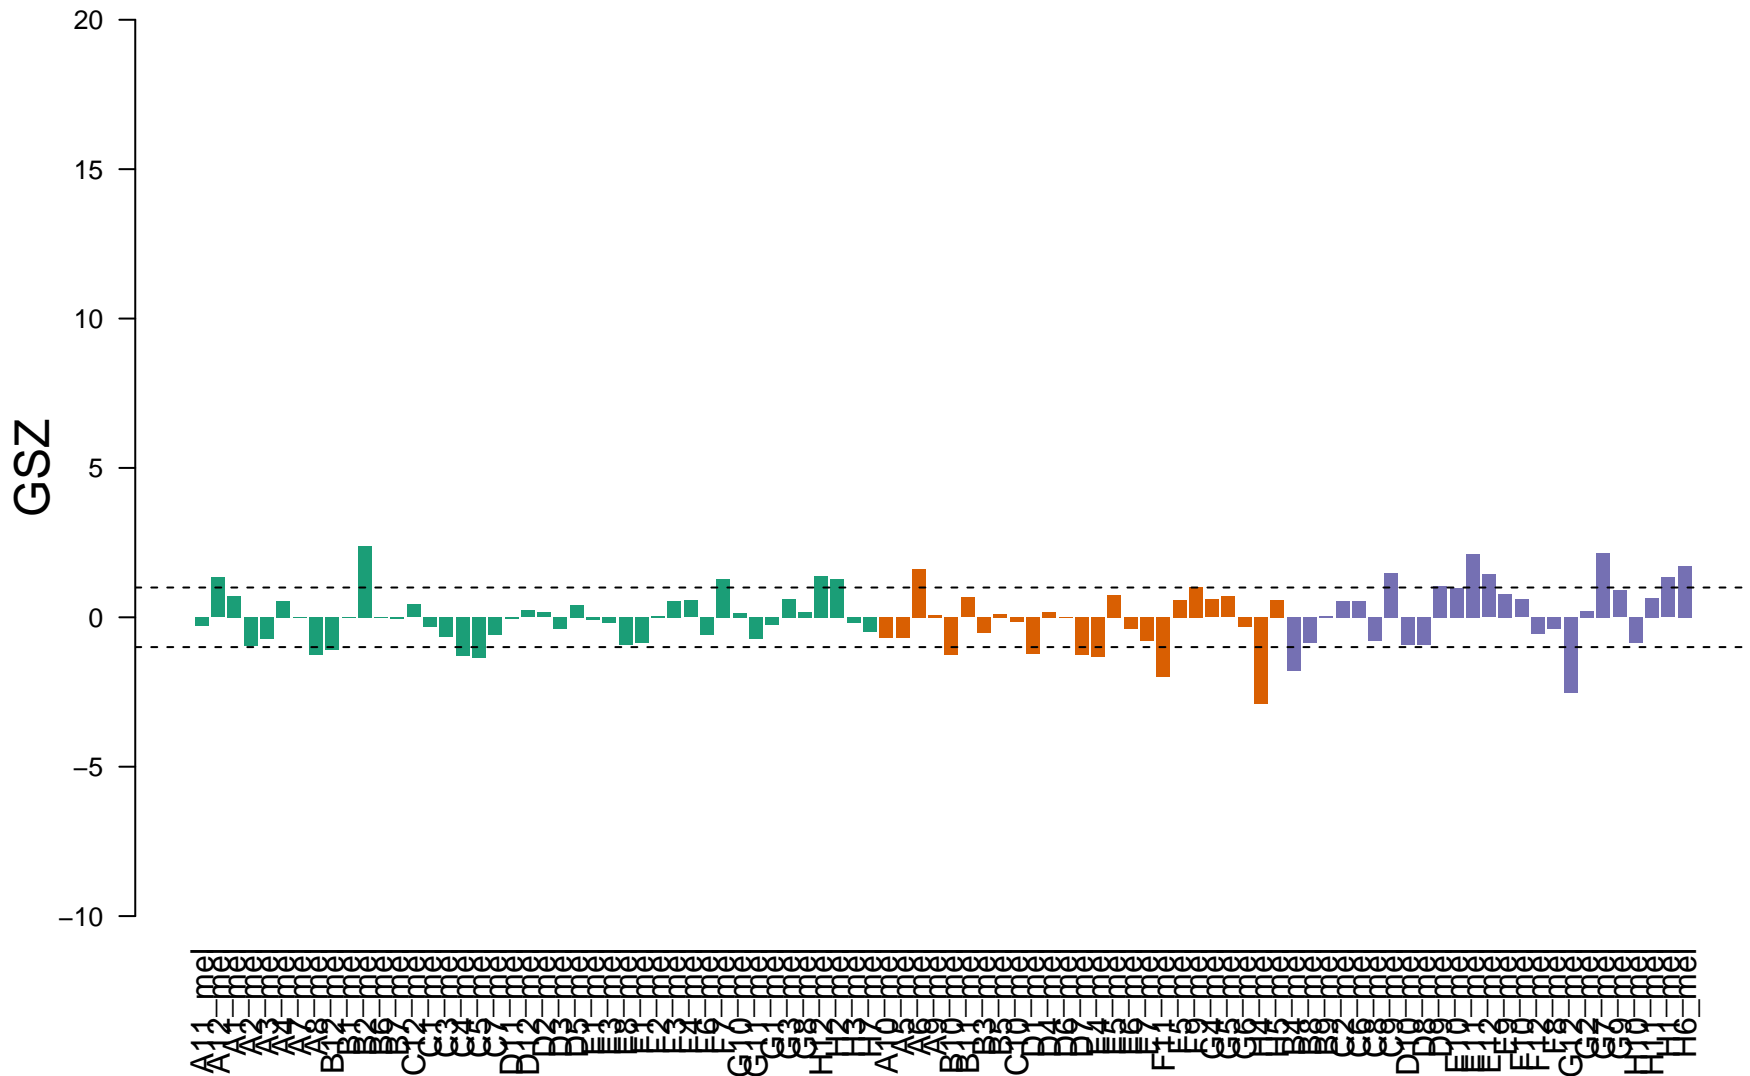

MCCLUNG_COCAINE_REWARD_5D

■ on
■ -
□ off

MCCLUNG_COCAINE_REWARD_5D

Enrichment in overexpression spots

Enrichment in kMeans clusters